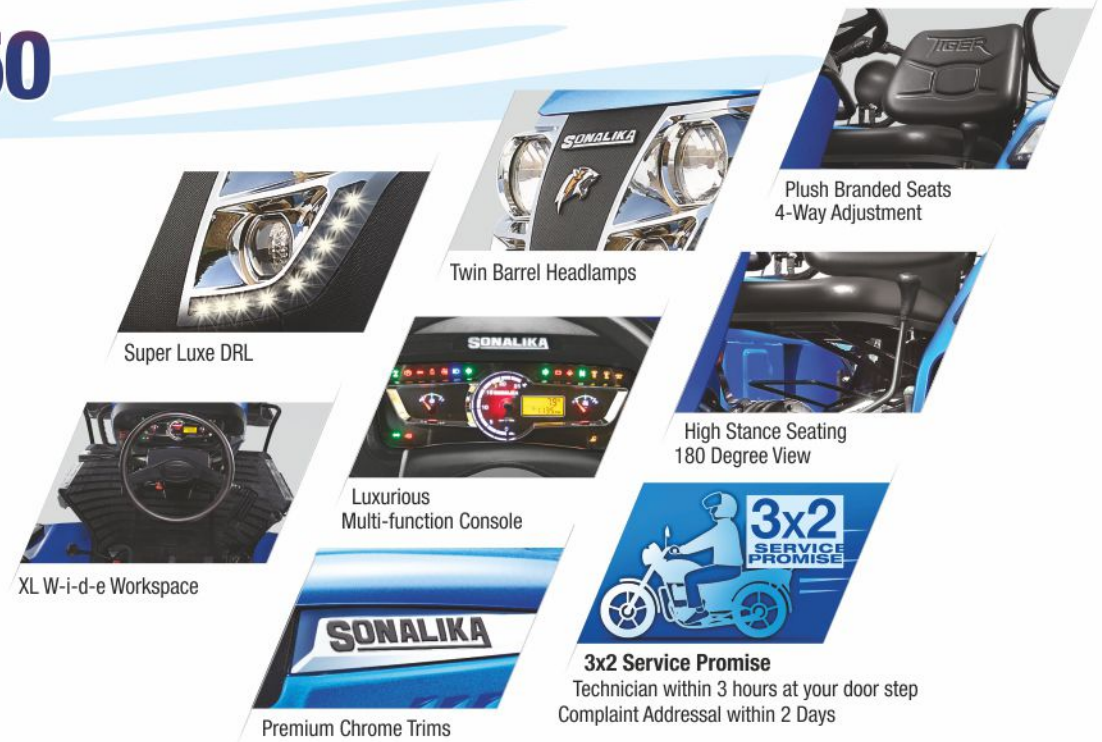

**SONALIKA**  
HEAVY DUTY TRACTOR RANGE

# DESIGNED IN EUROPE

ADVANCED FARMING TECHNOLOGY

**DI 50**

1<sup>st</sup> Time Features

Available in 4 WD\*

\*Optional

The Sonalika Tiger series is a first-of-its-kind tractor designed in Europe and made in India to match the needs of young Indian farmers. Built with latest technological features, it is ideal for high-end agricultural applications. Sonalika Tiger series is all set to rule the future of precision farming in India. **Call 1800 102 1011 to book your test drive.**